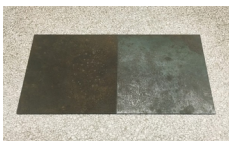

Kathleen Jacobs
QUIPS, 2018
Oil on linen.
74 x 78 in
188 x 198.1 cm
(KJ.18.02)

Kathleen Jacobs
TRESA, 2017
Oil on linen.
30 x 30 in
76.2 x 76.2 cm
(KJ.17.01)

Kathleen Jacobs
SUMIT, 2018
Oil on linen.
67 x 100 in
170.2 x 254 cm
(KJ.18.01)

Carl Andre
Copper Blue Odd Niner, 1990
Copper and Belgian blue limestone
23 5/8 x 23 5/8 x 3/4 in. (60 x 60 x 2 cm.)
(CA.90.01)

Carl Andre
Steel Inside/Outside Piece, 1970
Hot-rolled steel plates.
12 x 12 x 1/8 in
30.5 x 30.5 x 0.2 cm
(CA1970.01)